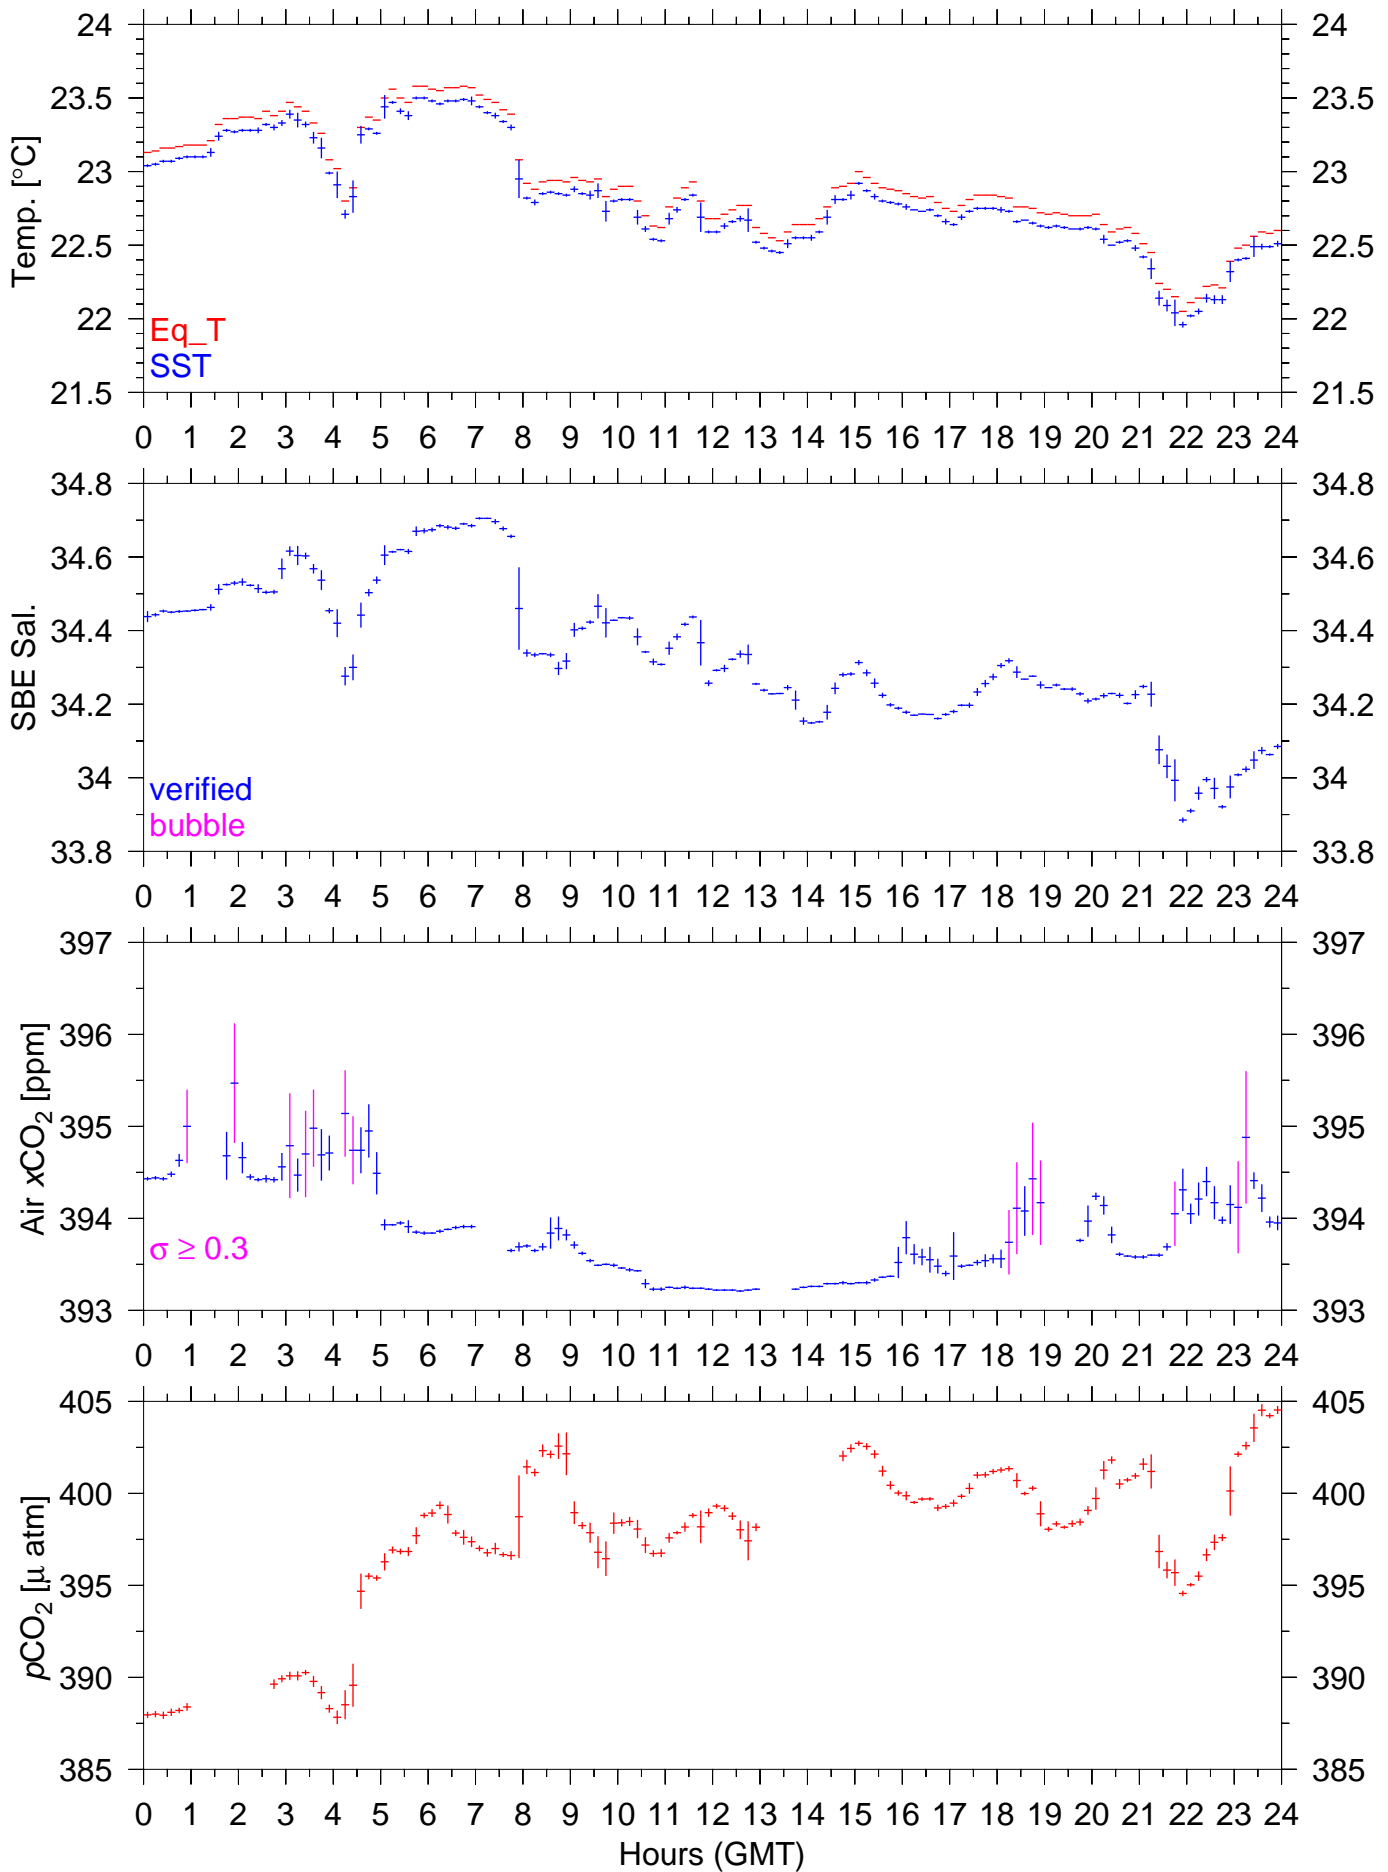

PX155E : October 18, 2012 : 10min. mean

PX155E : October 19, 2012 : 10min. mean

PX155E : October 20, 2012 : 10min. mean

PX155E : October 21, 2012 : 10min. mean

PX155E : October 22, 2012 : 10min. mean

PX155E : October 23, 2012 : 10min. mean

PX155E : October 24, 2012 : 10min. mean

PX155E : October 25, 2012 : 10min. mean

PX155E : October 26, 2012 : 10min. mean

PX155E : October 27, 2012 : 10min. mean

PX155E : October 28, 2012 : 10min. mean

PX155E : October 29, 2012 : 10min. mean

PX155E : October 30, 2012 : 10min. mean

PX155E : November 01, 2012 : 10min. mean

PX155E : November 02, 2012 : 10min. mean