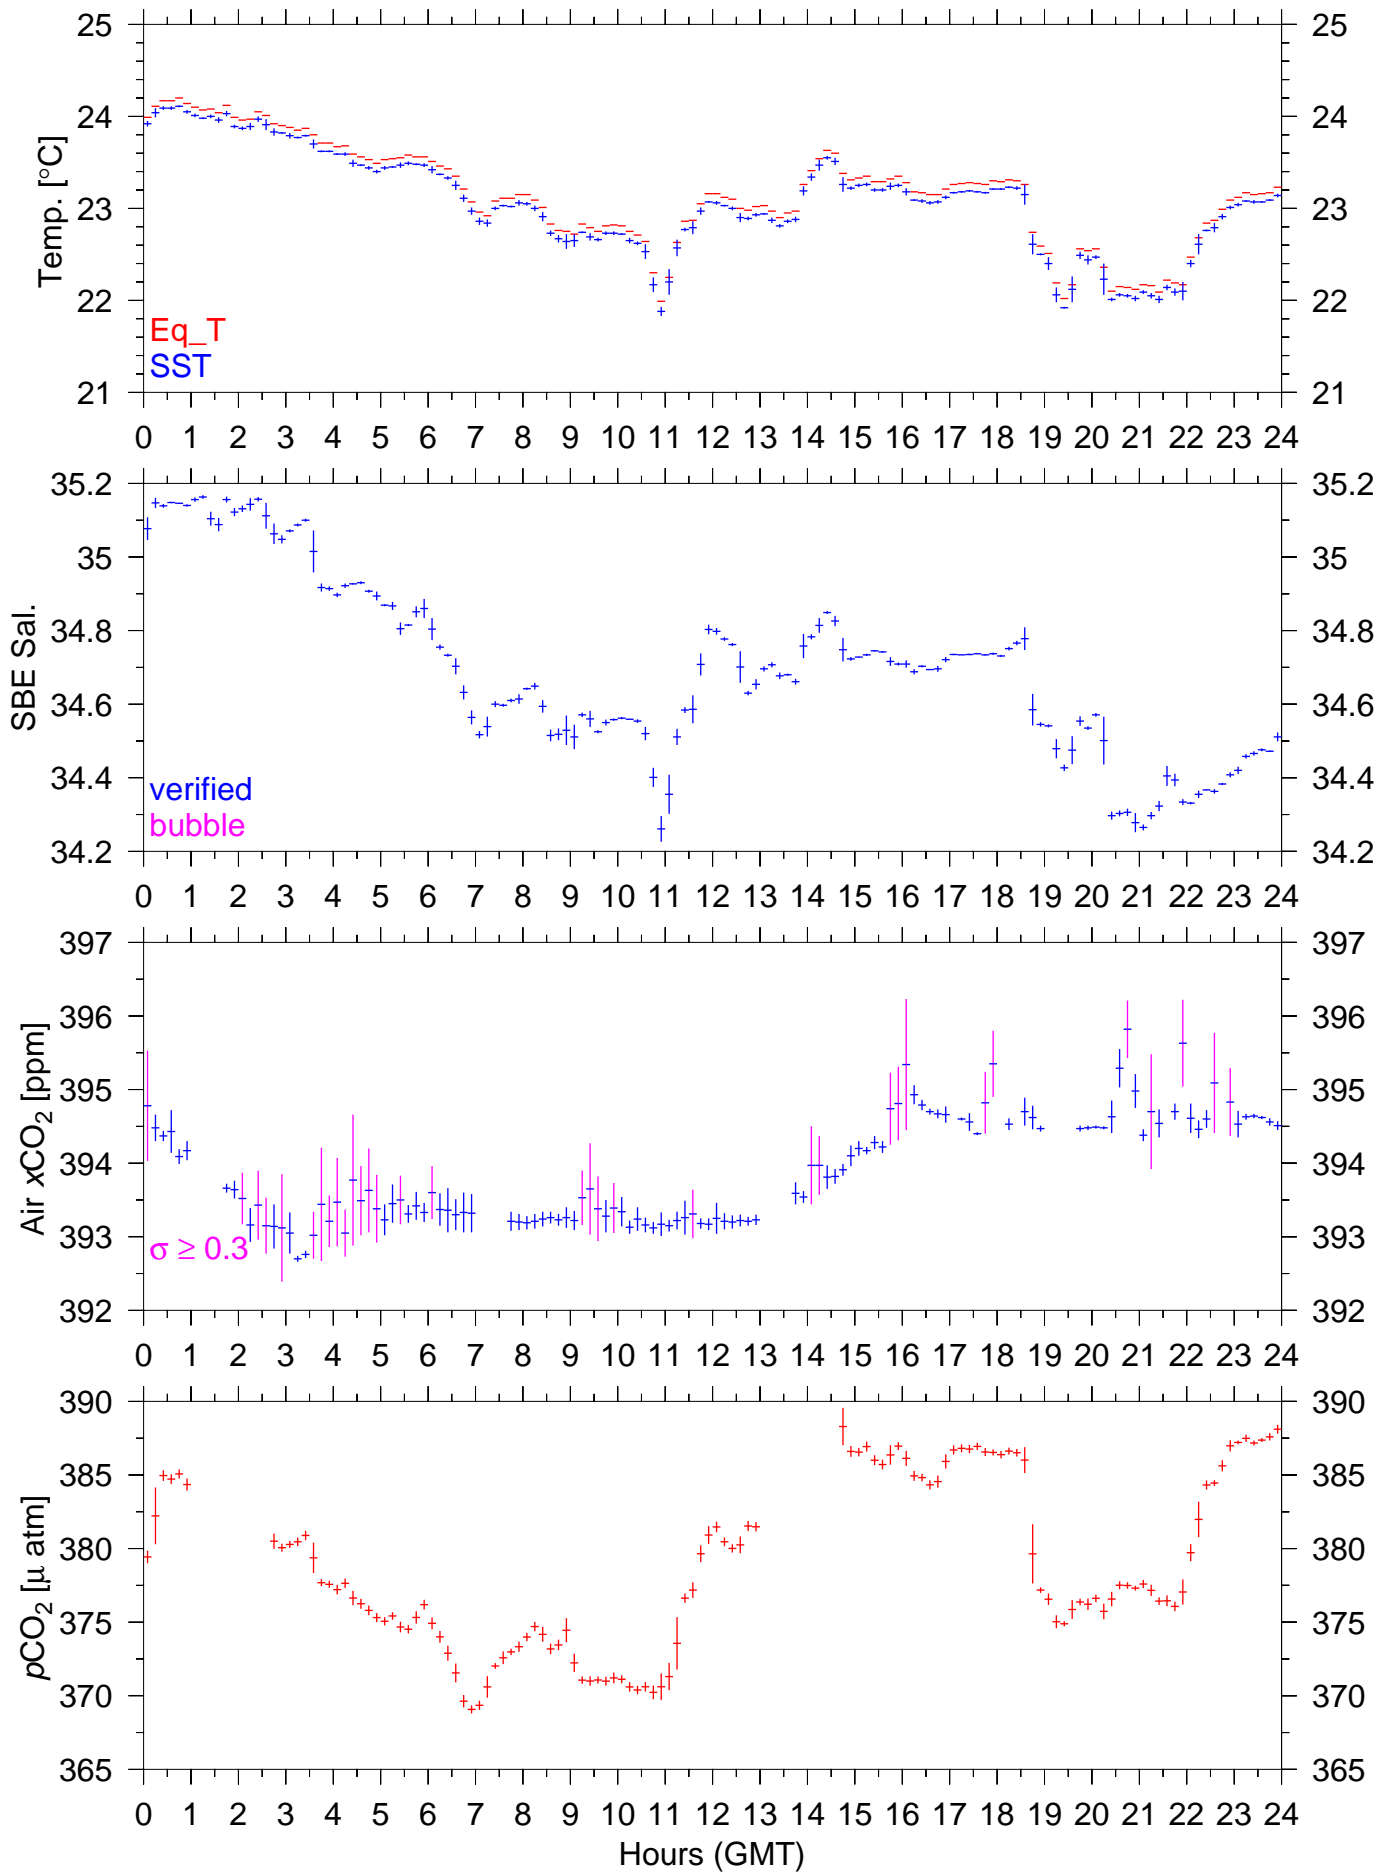

PX155E : October 18, 2012 : 10min. mean

PX155E : October 19, 2012 : 10min. mean

PX155E : October 20, 2012 : 10min. mean

PX155E : October 21, 2012 : 10min. mean

PX155E : October 22, 2012 : 10min. mean

PX155E : October 23, 2012 : 10min. mean

PX155E : October 24, 2012 : 10min. mean

PX155E : October 25, 2012 : 10min. mean

PX155E : October 26, 2012 : 10min. mean

PX155E : October 27, 2012 : 10min. mean

PX155E : October 28, 2012 : 10min. mean

PX155E : October 29, 2012 : 10min. mean

PX155E : October 30, 2012 : 10min. mean

PX155E : November 01, 2012 : 10min. mean

PX155E : November 02, 2012 : 10min. mean